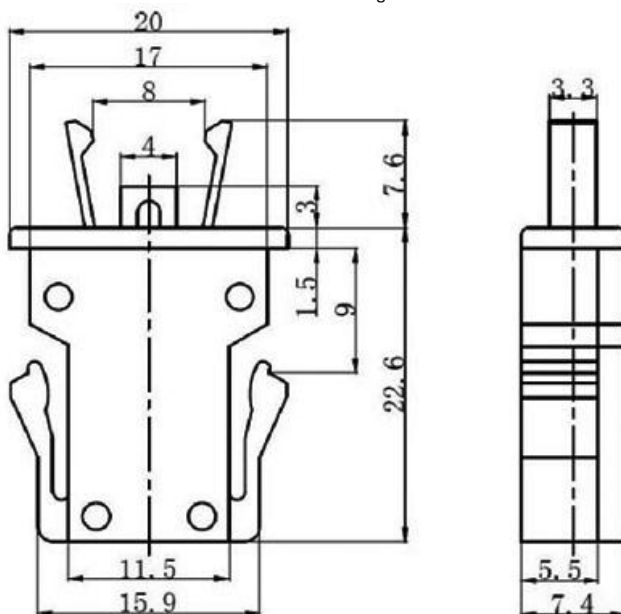

SPECIFICATIONS

Environmental Temperature: 23~ 70°C

Relative Humidity: (40°C) <93%

Life: 10, 000 Cycles

Operation Force: 2~ 3N

Outline Drawing