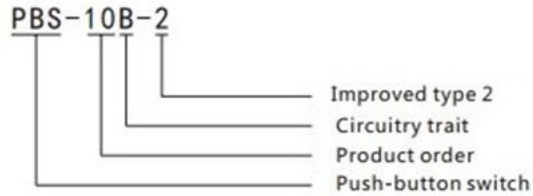

КНОПЧНЫЕ ПЕРЕКЛЮЧАТЕЛИ СЕРИИ PBS

Ordering Information

Specification

1. Rating:3A 125VAC;1A 250VAC
2. Contact Resistance:20mΩ max
3. Insulation Resistance:500VDC 100MΩ min
4. Dielectric Strength:1000VAC, 1Minute
5. Operating Temperature:-25°C ~ +85°C
6. Electrical Life:50,000 Cycles

Circuitry trait

A	ON - OFF	Push on/Push off	With lock
B	(ON) - OFF	Push on	Momentary(Open type)
C	ON - (OFF)	Push off	Momentary(Close type)

(): Indicates Momentary

Push-button color

Red	White
Green	Black
Orange	Yellow
Blue	