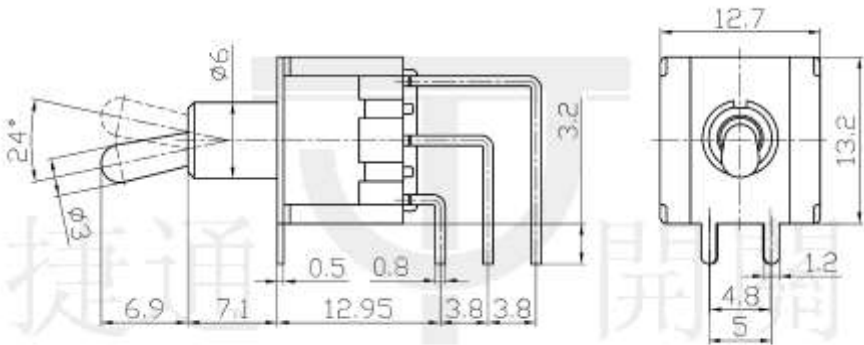

Miniature Toggle Switch

Q-2969

TYPE: **MTS-203-C4**

SPECIFICATIONS

Rating: 6A 125V AC; 3A 250V AC
Contact R: 20mΩ max
Insulation R: 500V DC 100MΩ min
Dielectric Strength: 1 Minute 1500V AC
Operating Temperature: -25°C ~ +85°C
Electrical Life: 10, 000 Cycles

Outline Drawing