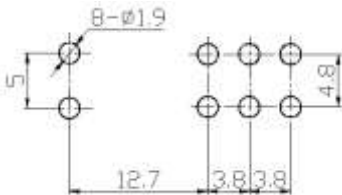

Miniature Toggle Switch

Q-2969

TYPE: **MTS-203-C4**

SPECIFICATIONS

Rating: 6A 125V AC; 3A 250V AC
Contact R: 20mΩ max
Insulation R: 500V DC 100MΩ min
Dielectric Strength: 1 Minute 1500V AC
Operating Temperature: -25°C ~ +85°C
Electrical Life: 10, 000 Cycles

Mounting

107023, Москва, ул. Буженинова, д. 16
телефон: (495) 963-6120
факс: (495) 963-4994
e-mail: quartz1@quartz1.ru

111123, Москва, шоссе Энтузиастов, д31
телефон/факс: (495) 788-8899 *многоканальный*
e-mail: mqz@quartz1.ru