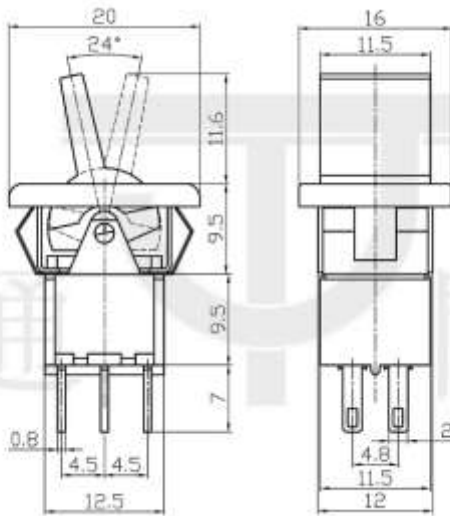

Miniature Rocker and Lever handle Switch

Q-9253

TYPE: **RLS-203-F1**

SPECIFICATIONS

Rating: 6A 125V AC; 3A 250V AC
Contact R: 20mΩ max
Insulation R: 500V DC 100MΩ min
Dielectric Strength: 1 Minute 1500V AC
Operating Temperature: -25°C ~ +85°C
Electrical Life: 10, 000 Cycles

Outline Drawing