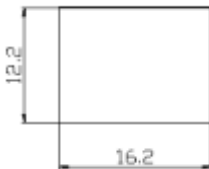

Miniature Rocker and Lever handle Switch

Q-9253

TYPE: **RLS-203-F1**

SPECIFICATIONS

Rating: 6A 125V AC; 3A 250V AC
Contact R: 20mΩ max
Insulation R: 500V DC 100MΩ min
Dielectric Strength: 1 Minute 1500V AC
Operating Temperature: -25°C ~ +85°C
Electrical Life: 10, 000 Cycles

Mounting

ON – OFF – ON

107023, Москва, ул. Буженинова, д. 16
телефон: (495) 963-6120
факс: (495) 963-4994
e-mail: quartz1@quartz1.ru

111123, Москва, шоссе Энтузиастов, д31
телефон/факс: (495) 788-8899 *многоканальный*
e-mail: mqz@quartz1.ru